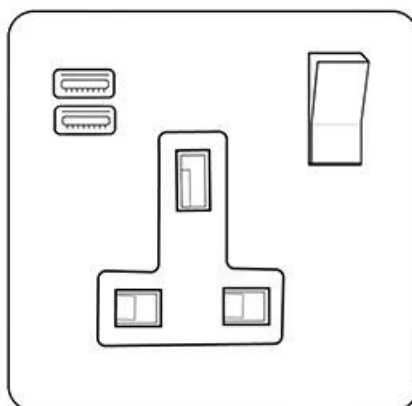

Heritage Brass

Bauhaus Range - Polished Chrome

1G 13A Socket with USB-A+C - C-BH2.7459.PCBK

| | |
|--------------------------------------|---|
| Range | Bauhaus Range |
| Product | Bauhaus Range Polished Chrome Switches & Sockets, BH2 |
| Insert Type | 1G 13A Socket with USB-A+C |
| Plate Finish | Polished Chrome |
| Switch Colour | Polished Chrome |
| Body and Switch Trim | Black |
| Height | 86 mm |
| Width | 86 mm |
| Fixing Hole Centres | Box Fixing = 60.3 mm |
| Minimum Box Depth | 35 |
| Current | 13 Amp |
| Voltage | 230 V |
| Power | - |
| Terminal Capacity | 4 mm ² |
| Earth Terminal Capacity | 5 mm ² |
| Product Class 1 | Face plate must be earthed |
| Ambient Operating Temperature | -5Â°C - 40Â°C |
| Recommended Location | Indoor use only |
| Standard | BS 1363 |