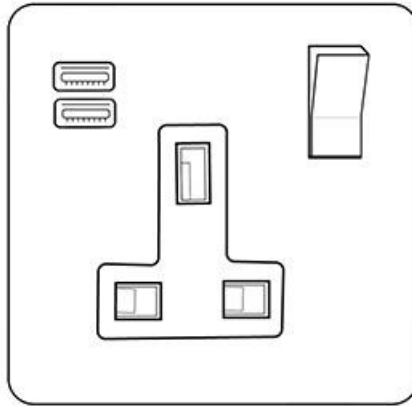

## Bauhaus Range - Polished Brass

1G 13A Socket with USB-A+C - C-BH1.7459.PBW

<b>Range</b>	Bauhaus Range
<b>Product</b>	Bauhaus Range Polished Brass Switches & Sockets, BH1
<b>Insert Type</b>	1G 13A Socket with USB-A+C
<b>Plate Finish</b>	Polished Brass
<b>Switch Colour</b>	Polished Brass
<b>Body and Switch Trim</b>	White
<b>Height</b>	86 mm
<b>Width</b>	86 mm
<b>Fixing Hole Centres</b>	Box Fixing = 60.3 mm
<b>Minimum Box Depth</b>	35
<b>Current</b>	13 Amp
<b>Voltage</b>	230 V
<b>Power</b>	-
<b>Terminal Capacity</b>	4 mm <sup>2</sup>
<b>Earth Terminal Capacity</b>	5 mm <sup>2</sup>
<b>Product Class 1</b>	Face plate must be earthed
<b>Ambient Operating Temperature</b>	-5Â°C - 40Â°C
<b>Recommended Location</b>	Indoor use only
<b>Standard</b>	BS 1363