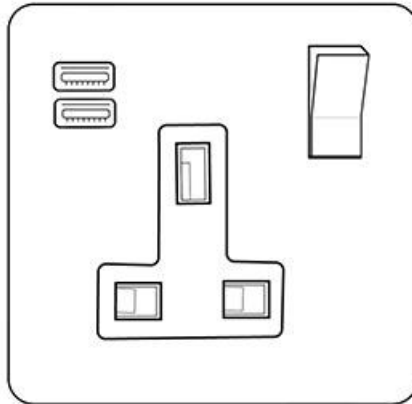

Heritage Brass

Bauhaus Range - Polished Brass 1G 13A Socket with USB-A+C - C-BH1.7459.PBBK

Range	Bauhaus Range
Product	Bauhaus Range Polished Brass Switches & Sockets, BH1
Insert Type	1G 13A Socket with USB-A+C
Plate Finish	Polished Brass
Switch Colour	Polished Brass
Body and Switch Trim	Black
Height	86 mm
Width	86 mm
Fixing Hole Centres	Box Fixing = 60.3 mm
Minimum Box Depth	35
Current	13 Amp
Voltage	230 V
Power	-
Terminal Capacity	4 mm ²
Earth Terminal Capacity	5 mm ²
Product Class 1	Face plate must be earthed
Ambient Operating Temperature	-5Â°C - 40Â°C
Recommended Location	Indoor use only
Standard	BS 1363