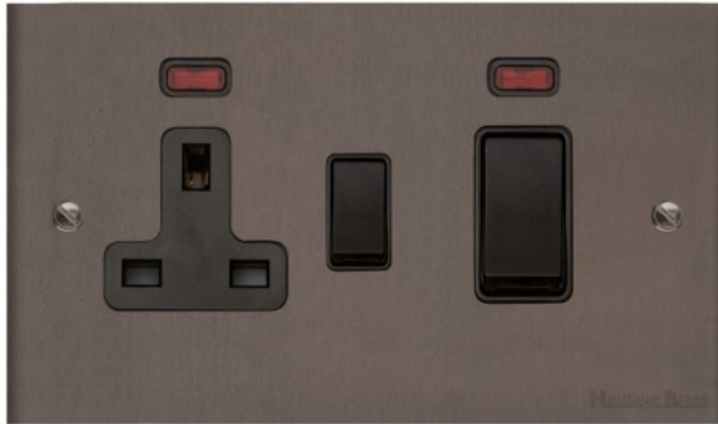

Heritage Brass

Bauhaus Range - Matt Bronze 45A Cooker Unit + 13A Socket - BH9.162.BK

Range	Bauhaus Range
Product	Bauhaus Range Matt Bronze Switches & Sockets, BH9
Insert Type	45A Cooker Unit + 13A Socket
Plate Finish	Matt Bronze
Switch Colour	Black
Body and Switch Trim	Black
Height	86 mm
Width	147 mm
Fixing Hole Centres	Box Fixing = 120.6 mm
Minimum Box Depth	48
Current	45 Amp
Voltage	230 V
Power	-
Terminal Capacity	4 mm ²
Earth Terminal Capacity	5 mm ²
Product Class 1	Face plate must be earthed
Ambient Operating Temperature	-5°C - 40°C
Recommended Location	Indoor use only
Standard	BS 4177, BS 1363