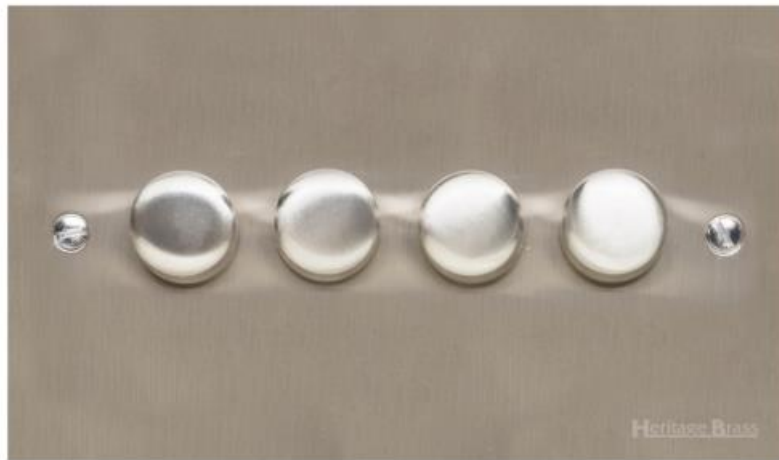

Heritage Brass

Bauhaus Range - Satin Nickel 4G Multi Location Secondary Dimmer - BH5.974.MLS

Range	Bauhaus Range
Product	Bauhaus Range Satin Nickel Switches & Sockets, BH5
Insert Type	4G Multi Location Secondary Dimmer
Plate Finish	Satin Nickel
Switch Colour	Satin Nickel
Body and Switch Trim	Trimless
Height	86 mm
Width	147 mm
Fixing Hole Centres	Box Fixing = 120.6 mm
Minimum Box Depth	35
Current	-
Voltage	230 V
Power	Max 100 W - 10 Lamps
Terminal Capacity	4 mm ²
Earth Terminal Capacity	5 mm ²
Product Class 1	Face plate must be earthed
Ambient Operating Temperature	-5Â°C - 40Â°C
Recommended Location	Indoor use only
Standard	BSEN60669-2-1