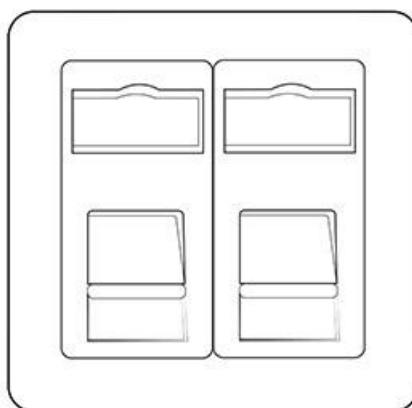

## Bauhaus Range - Satin Nickel 2 Gang Master Line Socket - BH5.957.BK-M

<b>Range</b>	Bauhaus Range
<b>Product</b>	Bauhaus Range Satin Nickel Switches & Sockets, BH5
<b>Insert Type</b>	2 Gang Master Line Socket
<b>Plate Finish</b>	Satin Nickel
<b>Switch Colour</b>	-
<b>Body and Switch Trim</b>	Black
<b>Height</b>	86 mm
<b>Width</b>	86 mm
<b>Fixing Hole Centres</b>	Box Fixing = 60.3 mm
<b>Minimum Box Depth</b>	35
<b>Current</b>	-
<b>Voltage</b>	230 V
<b>Power</b>	-
<b>Terminal Capacity</b>	4 mm <sup>2</sup>
<b>Earth Terminal Capacity</b>	5 mm <sup>2</sup>
<b>Product Class 1</b>	Face plate must be earthed
<b>Ambient Operating Temperature</b>	-5°C - 40°C
<b>Recommended Location</b>	Indoor use only
<b>Standard</b>	BS 3041