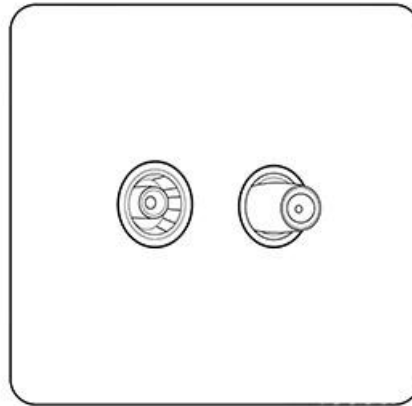

Heritage Brass

Bauhaus Range - Satin Nickel TV/Satellite Socket - BH5.926.BK

Range	Bauhaus Range
Product	Bauhaus Range Satin Nickel Switches & Sockets, BH5
Insert Type	TV/Satellite Socket
Plate Finish	Satin Nickel
Switch Colour	-
Body and Switch Trim	Black
Height	86 mm
Width	86 mm
Fixing Hole Centres	Box Fixing = 60.3 mm
Minimum Box Depth	35
Current	-
Voltage	230 V
Power	-
Terminal Capacity	4 mm ²
Earth Terminal Capacity	5 mm ²
Product Class 1	Face plate must be earthed
Ambient Operating Temperature	-5°C - 40°C
Recommended Location	Indoor use only
Standard	BS 3041