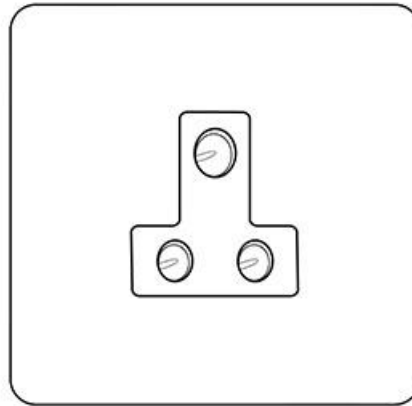

Heritage Brass

Bauhaus Range - Satin Nickel 5 Amp 3 Round Pin Socket - BH5.182.BK

Range	Bauhaus Range
Product	Bauhaus Range Satin Nickel Switches & Sockets, BH5
Insert Type	5 Amp 3 Round Pin Socket
Plate Finish	Satin Nickel
Switch Colour	-
Body and Switch Trim	Black
Height	86 mm
Width	86 mm
Fixing Hole Centres	Box Fixing = 60.3 mm
Minimum Box Depth	35
Current	4 Amp
Voltage	230 V
Power	-
Terminal Capacity	4 mm ²
Earth Terminal Capacity	5 mm ²
Product Class 1	Face plate must be earthed
Ambient Operating Temperature	-5°C - 40°C
Recommended Location	Indoor use only
Standard	BS 546