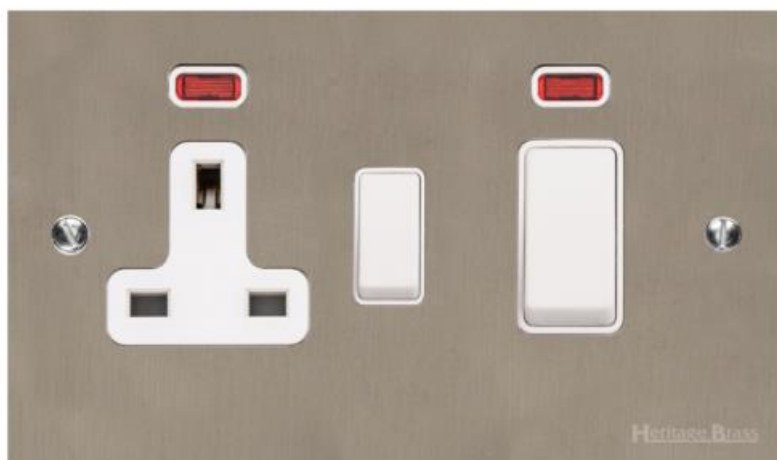

Heritage Brass

Bauhaus Range - Satin Nickel 45A Cooker Unit + 13A Socket - BH5.162.W

| | |
|--------------------------------------|--|
| Range | Bauhaus Range |
| Product | Bauhaus Range Satin Nickel Switches & Sockets, BH5 |
| Insert Type | 45A Cooker Unit + 13A Socket |
| Plate Finish | Satin Nickel |
| Switch Colour | White |
| Body and Switch Trim | White |
| Height | 86 mm |
| Width | 147 mm |
| Fixing Hole Centres | Box Fixing = 120.6 mm |
| Minimum Box Depth | 48 |
| Current | 45 Amp |
| Voltage | 230 V |
| Power | - |
| Terminal Capacity | 4 mm ² |
| Earth Terminal Capacity | 5 mm ² |
| Product Class 1 | Face plate must be earthed |
| Ambient Operating Temperature | -5°C - 40°C |
| Recommended Location | Indoor use only |
| Standard | BS 4177, BS 1363 |