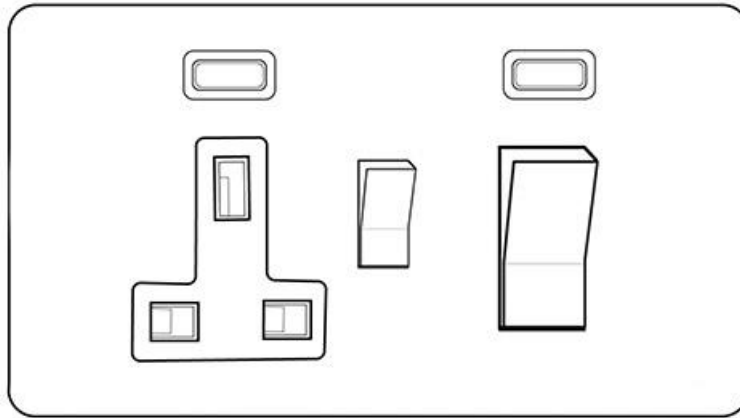

Heritage Brass

Bauhaus Range - Satin Nickel 45A Cooker Unit + 13A Socket - BH5.162.BK

Range	Bauhaus Range
Product	Bauhaus Range Satin Nickel Switches & Sockets, BH5
Insert Type	45A Cooker Unit + 13A Socket
Plate Finish	Satin Nickel
Switch Colour	Black
Body and Switch Trim	Black
Height	86 mm
Width	147 mm
Fixing Hole Centres	Box Fixing = 120.6 mm
Minimum Box Depth	48
Current	45 Amp
Voltage	230 V
Power	-
Terminal Capacity	4 mm ²
Earth Terminal Capacity	5 mm ²
Product Class 1	Face plate must be earthed
Ambient Operating Temperature	-5°C - 40°C
Recommended Location	Indoor use only
Standard	BS 4177, BS 1363