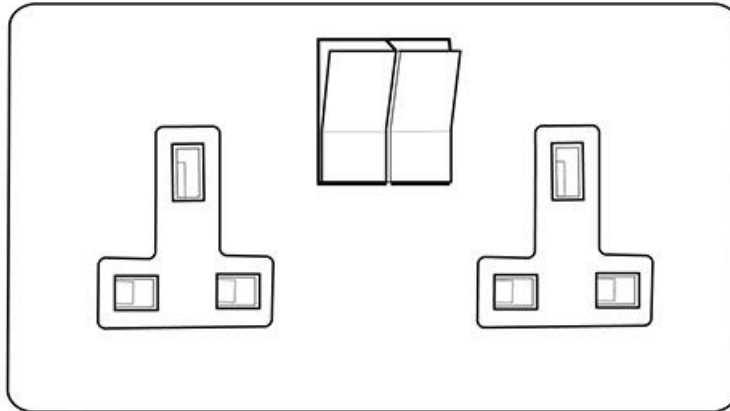

Heritage Brass

Bauhaus Range - Satin Nickel Double Socket (13 Amp) - BH5.150.SNW

Range	Bauhaus Range
Product	Bauhaus Range Satin Nickel Switches & Sockets, BH5
Insert Type	Double Socket (13 Amp)
Plate Finish	Satin Nickel
Switch Colour	Satin Nickel
Body and Switch Trim	White
Height	86 mm
Width	147 mm
Fixing Hole Centres	Box Fixing = 120.6 mm
Minimum Box Depth	35
Current	13 Amp
Voltage	230 V
Power	-
Terminal Capacity	4 mm ²
Earth Terminal Capacity	5 mm ²
Product Class 1	Face plate must be earthed
Ambient Operating Temperature	-5°C - 40°C
Recommended Location	Indoor use only
Standard	BS 1363