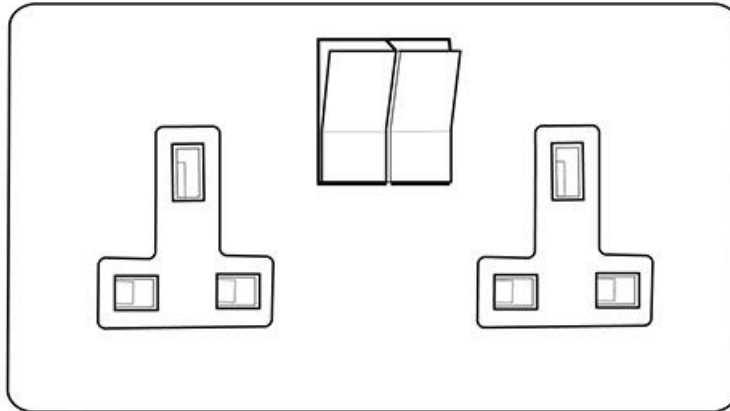

## Bauhaus Range - Satin Nickel Double Socket (13 Amp) - BH5.150.SNBK

<b>Range</b>	Bauhaus Range
<b>Product</b>	Bauhaus Range Satin Nickel Switches & Sockets, BH5
<b>Insert Type</b>	Double Socket (13 Amp)
<b>Plate Finish</b>	Satin Nickel
<b>Switch Colour</b>	Satin Nickel
<b>Body and Switch Trim</b>	Black
<b>Height</b>	86 mm
<b>Width</b>	147 mm
<b>Fixing Hole Centres</b>	Box Fixing = 120.6 mm
<b>Minimum Box Depth</b>	35
<b>Current</b>	13 Amp
<b>Voltage</b>	230 V
<b>Power</b>	-
<b>Terminal Capacity</b>	4 mm <sup>2</sup>
<b>Earth Terminal Capacity</b>	5 mm <sup>2</sup>
<b>Product Class 1</b>	Face plate must be earthed
<b>Ambient Operating Temperature</b>	-5°C - 40°C
<b>Recommended Location</b>	Indoor use only
<b>Standard</b>	BS 1363