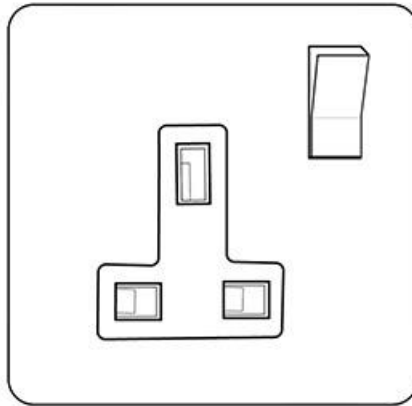

Heritage Brass

Bauhaus Range - Satin Nickel Single Socket (13 Amp) - BH5.140.SNBK

Range	Bauhaus Range
Product	Bauhaus Range Satin Nickel Switches & Sockets, BH5
Insert Type	Single Socket (13 Amp)
Plate Finish	Satin Nickel
Switch Colour	Satin Nickel
Body and Switch Trim	Black
Height	86 mm
Width	86 mm
Fixing Hole Centres	Box Fixing = 60.3 mm
Minimum Box Depth	35
Current	13 Amp
Voltage	230 V
Power	-
Terminal Capacity	4 mm ²
Earth Terminal Capacity	5 mm ²
Product Class 1	Face plate must be earthed
Ambient Operating Temperature	-5°C - 40°C
Recommended Location	Indoor use only
Standard	BS 1363