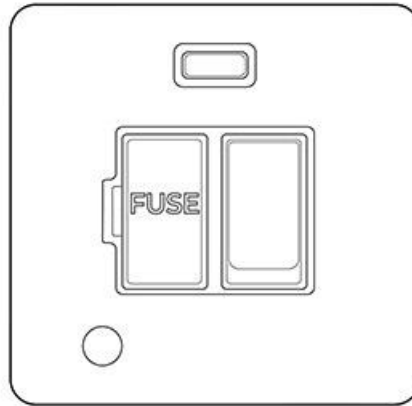

## Bauhaus Range - Satin Nickel

Switched Spur with Neon + Cord (13 Amp) - BH5.138.SNBK

<b>Range</b>	Bauhaus Range
<b>Product</b>	Bauhaus Range Satin Nickel Switches & Sockets, BH5
<b>Insert Type</b>	Switched Spur with Neon + Cord (13 Amp)
<b>Plate Finish</b>	Satin Nickel
<b>Switch Colour</b>	Satin Nickel
<b>Body and Switch Trim</b>	Black
<b>Height</b>	86 mm
<b>Width</b>	86 mm
<b>Fixing Hole Centres</b>	Box Fixing = 60.3 mm
<b>Minimum Box Depth</b>	35
<b>Current</b>	13 Amp
<b>Voltage</b>	230 V
<b>Power</b>	-
<b>Terminal Capacity</b>	4 mm <sup>2</sup>
<b>Earth Terminal Capacity</b>	5 mm <sup>2</sup>
<b>Product Class 1</b>	Face plate must be earthed
<b>Ambient Operating Temperature</b>	-5°C - 40°C
<b>Recommended Location</b>	Indoor use only
<b>Standard</b>	BS 1363