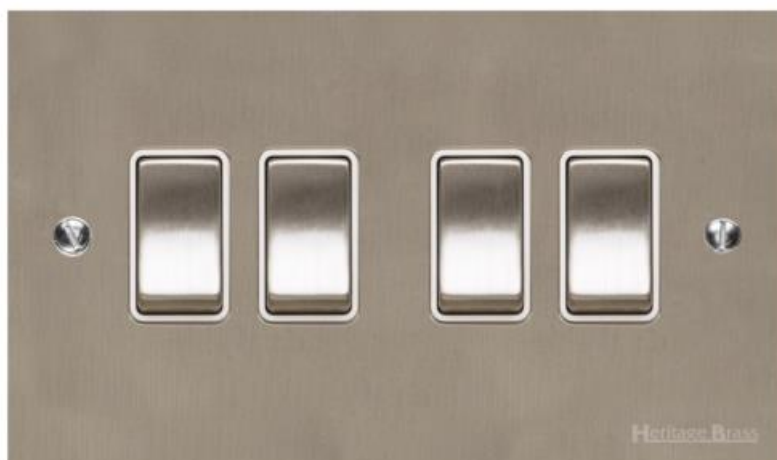

## Bauhaus Range - Satin Nickel 4 Gang 2-Way Rocker Switch - BH5.130.SNW

<b>Range</b>	Bauhaus Range
<b>Product</b>	Bauhaus Range Satin Nickel Switches & Sockets, BH5
<b>Insert Type</b>	4 Gang 2-Way Rocker Switch
<b>Plate Finish</b>	Satin Nickel
<b>Switch Colour</b>	Satin Nickel
<b>Body and Switch Trim</b>	White
<b>Height</b>	86 mm
<b>Width</b>	147 mm
<b>Fixing Hole Centres</b>	Box Fixing = 120.6 mm
<b>Minimum Box Depth</b>	25
<b>Current</b>	10 Amp
<b>Voltage</b>	230 V
<b>Power</b>	-
<b>Terminal Capacity</b>	4 mm <sup>2</sup>
<b>Earth Terminal Capacity</b>	5 mm <sup>2</sup>
<b>Product Class 1</b>	Face plate must be earthed
<b>Ambient Operating Temperature</b>	-5°C - 40°C
<b>Recommended Location</b>	Indoor use only
<b>Standard</b>	BS EN 60669-1