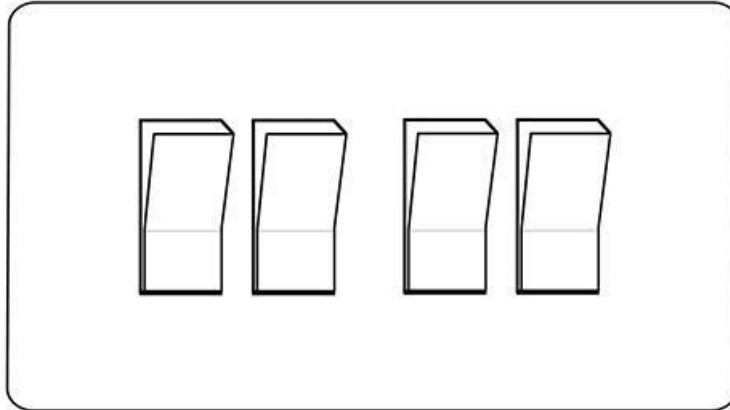

## Bauhaus Range - Satin Nickel 4 Gang 2-Way Rocker Switch - BH5.130.SNBK

<b>Range</b>	Bauhaus Range
<b>Product</b>	Bauhaus Range Satin Nickel Switches & Sockets, BH5
<b>Insert Type</b>	4 Gang 2-Way Rocker Switch
<b>Plate Finish</b>	Satin Nickel
<b>Switch Colour</b>	Satin Nickel
<b>Body and Switch Trim</b>	Black
<b>Height</b>	86 mm
<b>Width</b>	147 mm
<b>Fixing Hole Centres</b>	Box Fixing = 120.6 mm
<b>Minimum Box Depth</b>	25
<b>Current</b>	10 Amp
<b>Voltage</b>	230 V
<b>Power</b>	-
<b>Terminal Capacity</b>	4 mm <sup>2</sup>
<b>Earth Terminal Capacity</b>	5 mm <sup>2</sup>
<b>Product Class 1</b>	Face plate must be earthed
<b>Ambient Operating Temperature</b>	-5°C - 40°C
<b>Recommended Location</b>	Indoor use only
<b>Standard</b>	BS EN 60669-1