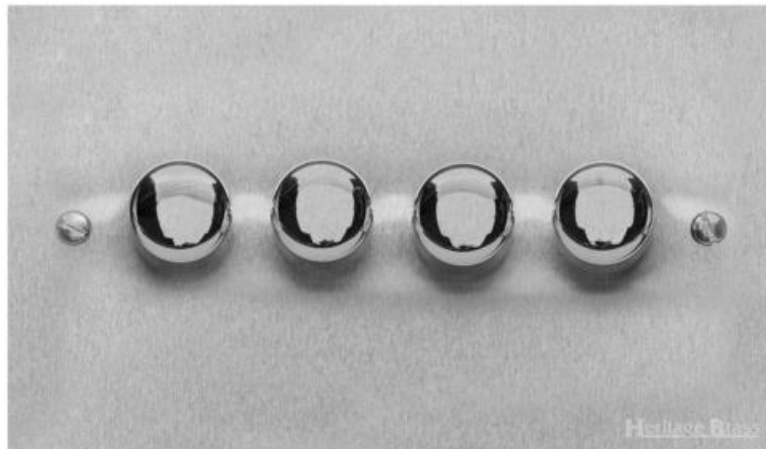

## Bauhaus Range - Satin Chrome

### 4 Gang TED Dimmer (Compatible with LED Lamps) - BH3.974.TED

<b>Range</b>	Bauhaus Range
<b>Product</b>	Bauhaus Range Satin Chrome Switches & Sockets, BH3
<b>Insert Type</b>	4 Gang TED Dimmer (Compatible with LED Lamps)
<b>Plate Finish</b>	Satin Chrome
<b>Switch Colour</b>	Satin Chrome
<b>Body and Switch Trim</b>	Trimless
<b>Height</b>	86 mm
<b>Width</b>	147 mm
<b>Fixing Hole Centres</b>	Box Fixing = 120.6 mm
<b>Minimum Box Depth</b>	35
<b>Current</b>	-
<b>Voltage</b>	230 V
<b>Power</b>	Max 120 W - 10 Lamps Trailing Edge
<b>Terminal Capacity</b>	4 mm <sup>2</sup>
<b>Earth Terminal Capacity</b>	5 mm <sup>2</sup>
<b>Product Class 1</b>	Face plate must be earthed
<b>Ambient Operating Temperature</b>	-5°C - 40°C
<b>Recommended Location</b>	Indoor use only
<b>Standard</b>	BS EN 55014, BS EN 60669-2-1