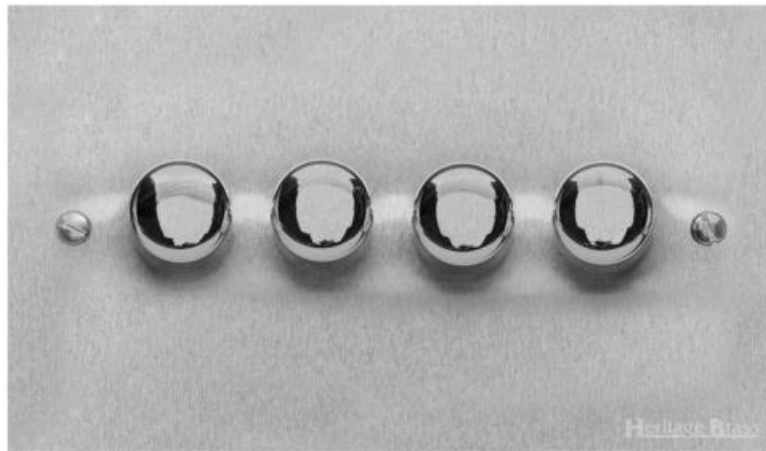

## Bauhaus Range - Satin Chrome 4G Multi Location Secondary Dimmer - BH3.974.MLS

<b>Range</b>	Bauhaus Range
<b>Product</b>	Bauhaus Range Satin Chrome Switches & Sockets, BH3
<b>Insert Type</b>	4G Multi Location Secondary Dimmer
<b>Plate Finish</b>	Satin Chrome
<b>Switch Colour</b>	Satin Chrome
<b>Body and Switch Trim</b>	Trimless
<b>Height</b>	86 mm
<b>Width</b>	147 mm
<b>Fixing Hole Centres</b>	Box Fixing = 120.6 mm
<b>Minimum Box Depth</b>	35
<b>Current</b>	-
<b>Voltage</b>	230 V
<b>Power</b>	Max 100 W - 10 Lamps
<b>Terminal Capacity</b>	4 mm <sup>2</sup>
<b>Earth Terminal Capacity</b>	5 mm <sup>2</sup>
<b>Product Class 1</b>	Face plate must be earthed
<b>Ambient Operating Temperature</b>	-5Â°C - 40Â°C
<b>Recommended Location</b>	Indoor use only
<b>Standard</b>	BSEN60669-2-1