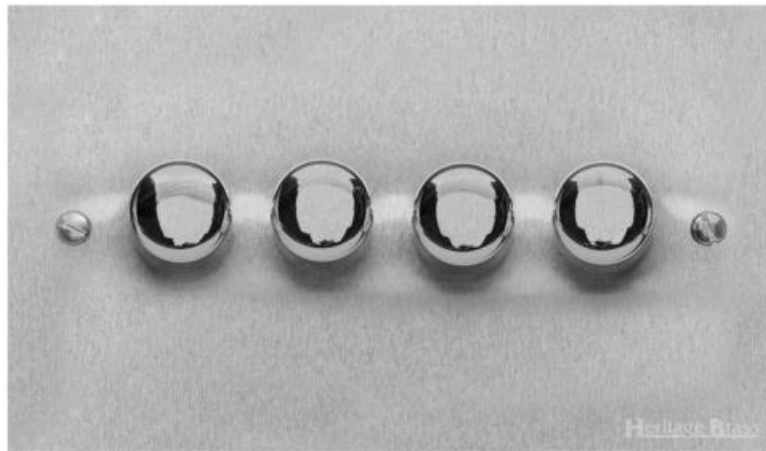

## Bauhaus Range - Satin Chrome 4G Multi Location Primary Dimmer - BH3.974.MLP

<b>Range</b>	Bauhaus Range
<b>Product</b>	Bauhaus Range Satin Chrome Switches & Sockets, BH3
<b>Insert Type</b>	4G Multi Location Primary Dimmer
<b>Plate Finish</b>	Satin Chrome
<b>Switch Colour</b>	Satin Chrome
<b>Body and Switch Trim</b>	Trimless
<b>Height</b>	86 mm
<b>Width</b>	147 mm
<b>Fixing Hole Centres</b>	Box Fixing = 120.6 mm
<b>Minimum Box Depth</b>	35
<b>Current</b>	-
<b>Voltage</b>	230 V
<b>Power</b>	Max 100 W - 10 Lamps
<b>Terminal Capacity</b>	4 mm <sup>2</sup>
<b>Earth Terminal Capacity</b>	5 mm <sup>2</sup>
<b>Product Class 1</b>	Face plate must be earthed
<b>Ambient Operating Temperature</b>	-5Â°C - 40Â°C
<b>Recommended Location</b>	Indoor use only
<b>Standard</b>	BSEN60669-2-1