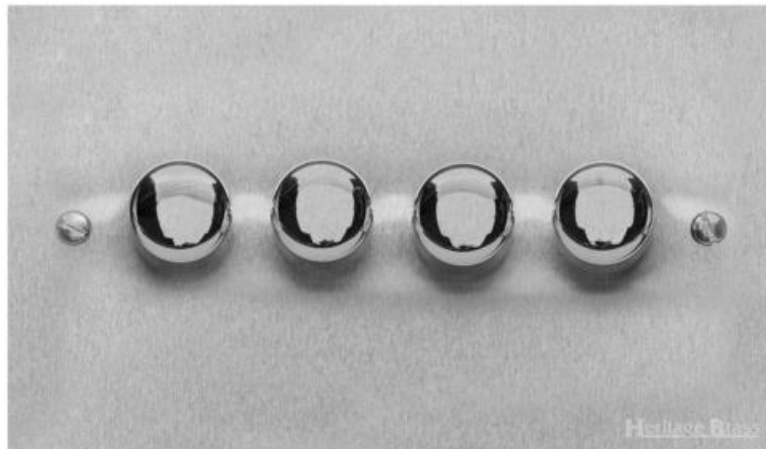

Heritage Brass

Bauhaus Range - Satin Chrome

4 Gang Dimmer 400 watts(Compatible with halogen/ incandescent bulbs) - BH3.974.400

Range	Bauhaus Range
Product	Bauhaus Range Satin Chrome Switches & Sockets, BH3
Insert Type	4 Gang Dimmer 400 watts(Compatible with halogen/ incandescent bulbs)
Plate Finish	Satin Chrome
Switch Colour	Satin Chrome
Body and Switch Trim	Trimless
Height	86 mm
Width	147 mm
Fixing Hole Centres	Box Fixing = 120.6 mm
Minimum Box Depth	35
Current	-
Voltage	230 V
Power	60 W - 400 W Leading Edge
Terminal Capacity	4 mm ²
Earth Terminal Capacity	5 mm ²
Product Class 1	Face plate must be earthed
Ambient Operating Temperature	-5°C - 40°C
Recommended Location	Indoor use only
Standard	BS EN 55014, BS EN 60669-2-1