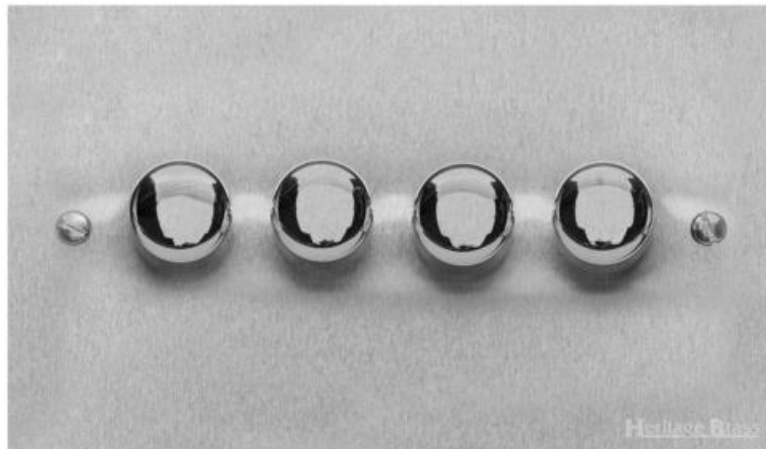

## Bauhaus Range - Satin Chrome

4 Gang Dimmer 250 watts (Compatible with halogen/ incandescent bulbs) - BH3.974.250

<b>Range</b>	Bauhaus Range
<b>Product</b>	Bauhaus Range Satin Chrome Switches & Sockets, BH3
<b>Insert Type</b>	4 Gang Dimmer 250 watts (Compatible with halogen/ incandescent bulbs)
<b>Plate Finish</b>	Satin Chrome
<b>Switch Colour</b>	Satin Chrome
<b>Body and Switch Trim</b>	Trimless
<b>Height</b>	86 mm
<b>Width</b>	147 mm
<b>Fixing Hole Centres</b>	Box Fixing = 120.6 mm
<b>Minimum Box Depth</b>	35
<b>Current</b>	-
<b>Voltage</b>	230 V
<b>Power</b>	40 W - 250 W Leading Edge
<b>Terminal Capacity</b>	4 mm <sup>2</sup>
<b>Earth Terminal Capacity</b>	5 mm <sup>2</sup>
<b>Product Class 1</b>	Face plate must be earthed
<b>Ambient Operating Temperature</b>	-5°C - 40°C
<b>Recommended Location</b>	Indoor use only
<b>Standard</b>	BS EN 55014, BS EN 60669-2-1