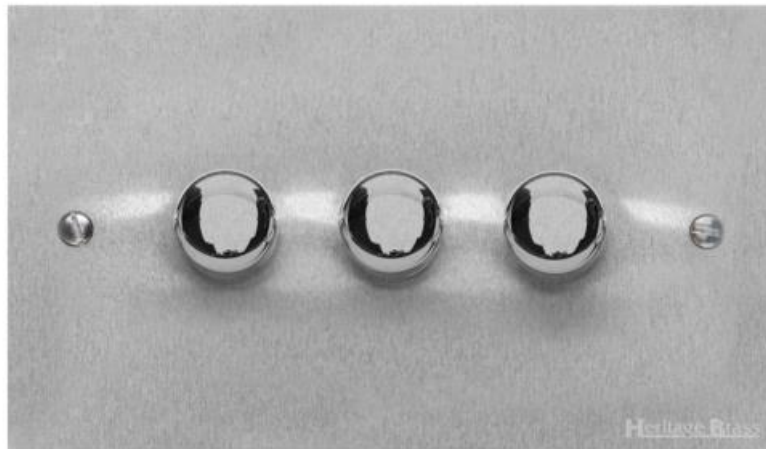

Heritage Brass

Bauhaus Range - Satin Chrome

3 Gang TED Dimmer (Compatible with LED Lamps) - BH3.973.TED

Range	Bauhaus Range
Product	Bauhaus Range Satin Chrome Switches & Sockets, BH3
Insert Type	3 Gang TED Dimmer (Compatible with LED Lamps)
Plate Finish	Satin Chrome
Switch Colour	Satin Chrome
Body and Switch Trim	Trimless
Height	86 mm
Width	147 mm
Fixing Hole Centres	Box Fixing = 120.6 mm
Minimum Box Depth	35
Current	-
Voltage	230 V
Power	Max 120 W - 10 Lamps Trailing Edge
Terminal Capacity	4 mm ²
Earth Terminal Capacity	5 mm ²
Product Class 1	Face plate must be earthed
Ambient Operating Temperature	-5°C - 40°C
Recommended Location	Indoor use only
Standard	BS EN 55014, BS EN 60669-2-1