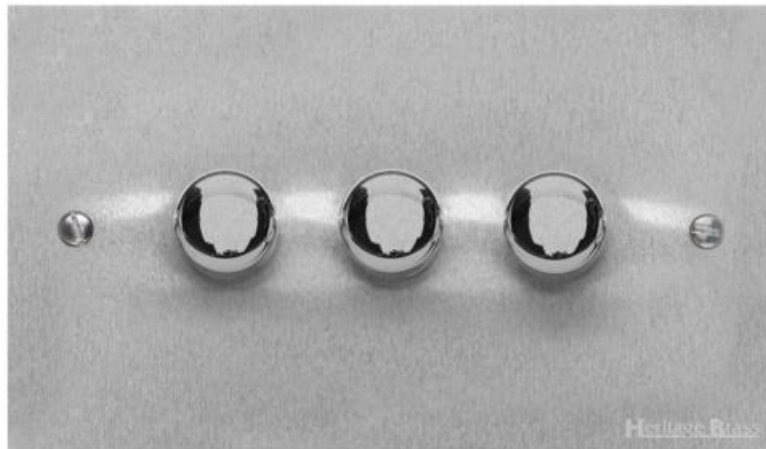

## Bauhaus Range - Satin Chrome 3G Multi Location Secondary Dimmer - BH3.973.MLS

<b>Range</b>	Bauhaus Range
<b>Product</b>	Bauhaus Range Satin Chrome Switches & Sockets, BH3
<b>Insert Type</b>	3G Multi Location Secondary Dimmer
<b>Plate Finish</b>	Satin Chrome
<b>Switch Colour</b>	Satin Chrome
<b>Body and Switch Trim</b>	Trimless
<b>Height</b>	86 mm
<b>Width</b>	147 mm
<b>Fixing Hole Centres</b>	Box Fixing = 120.6 mm
<b>Minimum Box Depth</b>	35
<b>Current</b>	-
<b>Voltage</b>	230 V
<b>Power</b>	Max 100 W - 10 Lamps
<b>Terminal Capacity</b>	4 mm <sup>2</sup>
<b>Earth Terminal Capacity</b>	5 mm <sup>2</sup>
<b>Product Class 1</b>	Face plate must be earthed
<b>Ambient Operating Temperature</b>	-5Â°C - 40Â°C
<b>Recommended Location</b>	Indoor use only
<b>Standard</b>	BSEN60669-2-1