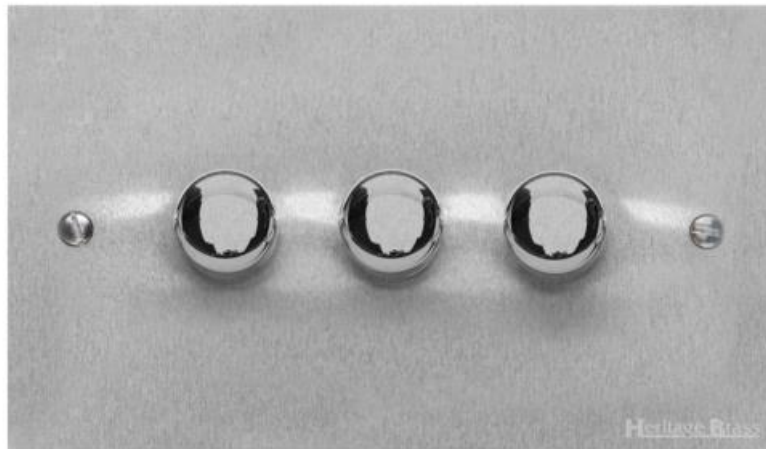

Heritage Brass

Bauhaus Range - Satin Chrome

3 Gang Dimmer 400 watts (Compatible with halogen/ incandescent bulbs) - BH3.973.400

Range	Bauhaus Range
Product	Bauhaus Range Satin Chrome Switches & Sockets, BH3
Insert Type	3 Gang Dimmer 400 watts (Compatible with halogen/ incandescent bulbs)
Plate Finish	Satin Chrome
Switch Colour	Satin Chrome
Body and Switch Trim	Trimless
Height	86 mm
Width	147 mm
Fixing Hole Centres	Box Fixing = 120.6 mm
Minimum Box Depth	35
Current	-
Voltage	230 V
Power	60 W - 400 W Leading Edge
Terminal Capacity	4 mm ²
Earth Terminal Capacity	5 mm ²
Product Class 1	Face plate must be earthed
Ambient Operating Temperature	-5°C - 40°C
Recommended Location	Indoor use only
Standard	BS EN 55014, BS EN 60669-2-1