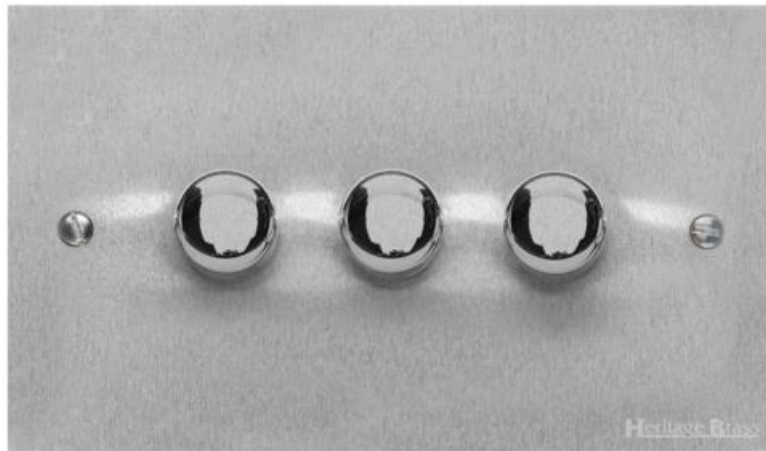

Heritage Brass

Bauhaus Range - Satin Chrome

3 Gang Dimmer 250 watts (Compatible with halogen/ incandescent bulbs) - BH3.973.250

Range	Bauhaus Range
Product	Bauhaus Range Satin Chrome Switches & Sockets, BH3
Insert Type	3 Gang Dimmer 250 watts (Compatible with halogen/ incandescent bulbs)
Plate Finish	Satin Chrome
Switch Colour	Satin Chrome
Body and Switch Trim	Trimless
Height	86 mm
Width	147 mm
Fixing Hole Centres	Box Fixing = 120.6 mm
Minimum Box Depth	35
Current	-
Voltage	230 V
Power	40 W - 250 W Leading Edge
Terminal Capacity	4 mm ²
Earth Terminal Capacity	5 mm ²
Product Class 1	Face plate must be earthed
Ambient Operating Temperature	-5°C - 40°C
Recommended Location	Indoor use only
Standard	BS EN 55014, BS EN 60669-2-1