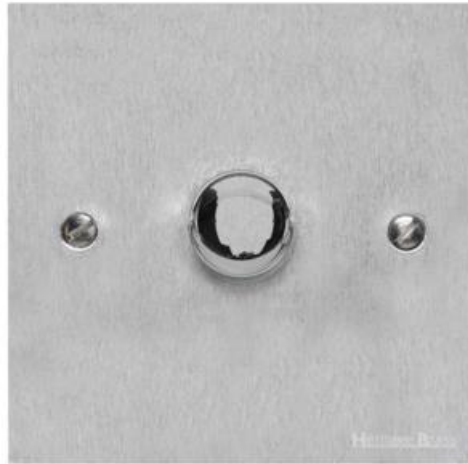

### 1 Gang TED Dimmer (Compatible with LED Lamps) - BH3.971.TED

<b>Range</b>	Bauhaus Range
<b>Product</b>	Bauhaus Range Satin Chrome Switches & Sockets, BH3
<b>Insert Type</b>	1 Gang TED Dimmer (Compatible with LED Lamps)
<b>Plate Finish</b>	Satin Chrome
<b>Switch Colour</b>	Satin Chrome
<b>Body and Switch Trim</b>	Trimless
<b>Height</b>	86 mm
<b>Width</b>	86 mm
<b>Fixing Hole Centres</b>	Box Fixing = 60.3 mm
<b>Minimum Box Depth</b>	35
<b>Current</b>	-
<b>Voltage</b>	230 V
<b>Power</b>	Max 120 W - 10 Lamps Trailing Edge
<b>Terminal Capacity</b>	4 mm <sup>2</sup>
<b>Earth Terminal Capacity</b>	5 mm <sup>2</sup>
<b>Product Class 1</b>	Face plate must be earthed
<b>Ambient Operating Temperature</b>	-5°C - 40°C
<b>Recommended Location</b>	Indoor use only
<b>Standard</b>	BS EN 55014, BS EN 60669-2-1