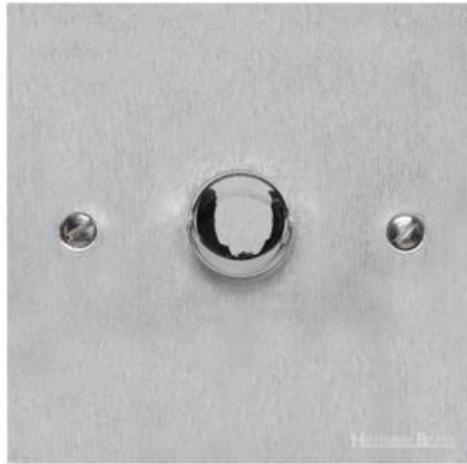

## Bauhaus Range - Satin Chrome 1G Multi Location Primary Dimmer - BH3.971.MLP

<b>Range</b>	Bauhaus Range
<b>Product</b>	Bauhaus Range Satin Chrome Switches & Sockets, BH3
<b>Insert Type</b>	1G Multi Location Primary Dimmer
<b>Plate Finish</b>	Satin Chrome
<b>Switch Colour</b>	Satin Chrome
<b>Body and Switch Trim</b>	Trimless
<b>Height</b>	86 mm
<b>Width</b>	86 mm
<b>Fixing Hole Centres</b>	Box Fixing = 60.3 mm
<b>Minimum Box Depth</b>	35
<b>Current</b>	-
<b>Voltage</b>	230 V
<b>Power</b>	Max 100 W - 10 Lamps
<b>Terminal Capacity</b>	4 mm <sup>2</sup>
<b>Earth Terminal Capacity</b>	5 mm <sup>2</sup>
<b>Product Class 1</b>	Face plate must be earthed
<b>Ambient Operating Temperature</b>	-5Â°C - 40Â°C
<b>Recommended Location</b>	Indoor use only
<b>Standard</b>	BSEN60669-2-1