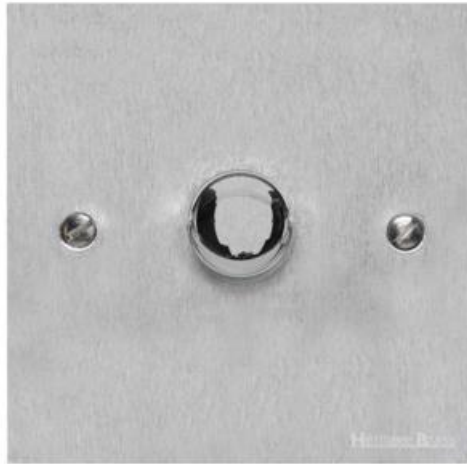

Heritage Brass

Bauhaus Range - Satin Chrome

1 Gang Dimmer 400 watts (Compatible with halogen/ incandescent bulbs) - BH3.971.400

Range	Bauhaus Range
Product	Bauhaus Range Satin Chrome Switches & Sockets, BH3
Insert Type	1 Gang Dimmer 400 watts (Compatible with halogen/ incandescent bulbs)
Plate Finish	Satin Chrome
Switch Colour	Satin Chrome
Body and Switch Trim	Trimless
Height	86 mm
Width	86 mm
Fixing Hole Centres	Box Fixing = 60.3 mm
Minimum Box Depth	35
Current	-
Voltage	230 V
Power	60 W - 400 W Leading Edge
Terminal Capacity	4 mm ²
Earth Terminal Capacity	5 mm ²
Product Class 1	Face plate must be earthed
Ambient Operating Temperature	-5°C - 40°C
Recommended Location	Indoor use only
Standard	BS EN 55014, BS EN 60669-2-1