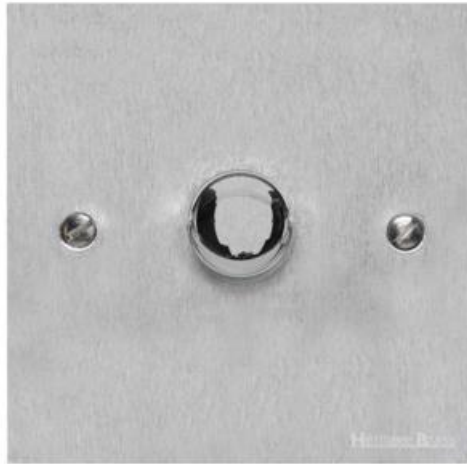

Heritage Brass

Bauhaus Range - Satin Chrome

1 Gang Dimmer 250 watts (Compatible with halogen/ incandescent bulbs) - BH3.971.250

Range	Bauhaus Range
Product	Bauhaus Range Satin Chrome Switches & Sockets, BH3
Insert Type	1 Gang Dimmer 250 watts (Compatible with halogen/ incandescent bulbs)
Plate Finish	Satin Chrome
Switch Colour	Satin Chrome
Body and Switch Trim	Trimless
Height	86 mm
Width	86 mm
Fixing Hole Centres	Box Fixing = 60.3 mm
Minimum Box Depth	35
Current	-
Voltage	230 V
Power	40 W - 250 W Leading Edge
Terminal Capacity	4 mm ²
Earth Terminal Capacity	5 mm ²
Product Class 1	Face plate must be earthed
Ambient Operating Temperature	-5°C - 40°C
Recommended Location	Indoor use only
Standard	BS EN 55014, BS EN 60669-2-1