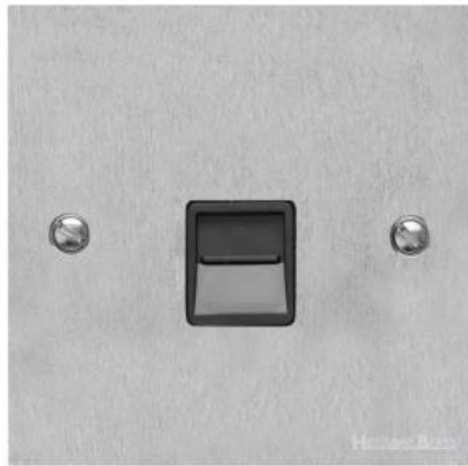

Heritage Brass

Bauhaus Range - Satin Chrome 1 Gang Master Line Socket - BH3.967.BK-M

Range	Bauhaus Range
Product	Bauhaus Range Satin Chrome Switches & Sockets, BH3
Insert Type	1 Gang Master Line Socket
Plate Finish	Satin Chrome
Switch Colour	-
Body and Switch Trim	Black
Height	86 mm
Width	86 mm
Fixing Hole Centres	Box Fixing = 60.3 mm
Minimum Box Depth	35
Current	-
Voltage	230 V
Power	-
Terminal Capacity	4 mm ²
Earth Terminal Capacity	5 mm ²
Product Class 1	Face plate must be earthed
Ambient Operating Temperature	-5°C - 40°C
Recommended Location	Indoor use only
Standard	BS 3041