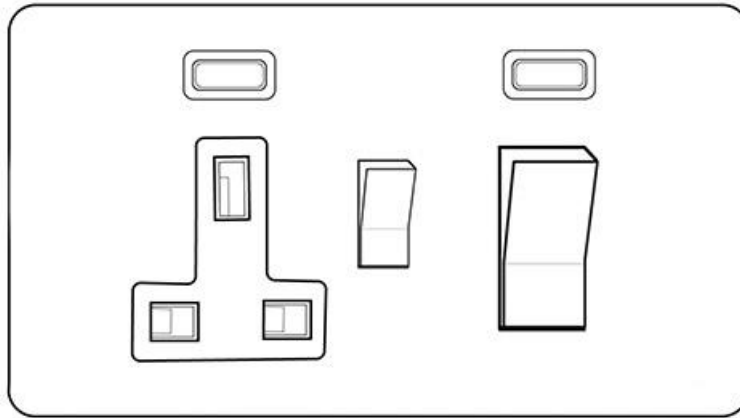

Heritage Brass

Bauhaus Range - Satin Chrome 45A Cooker Unit + 13A Socket - BH3.162.W

Range	Bauhaus Range
Product	Bauhaus Range Satin Chrome Switches & Sockets, BH3
Insert Type	45A Cooker Unit + 13A Socket
Plate Finish	Satin Chrome
Switch Colour	White
Body and Switch Trim	White
Height	86 mm
Width	147 mm
Fixing Hole Centres	Box Fixing = 120.6 mm
Minimum Box Depth	48
Current	45 Amp
Voltage	230 V
Power	-
Terminal Capacity	4 mm ²
Earth Terminal Capacity	5 mm ²
Product Class 1	Face plate must be earthed
Ambient Operating Temperature	-5°C - 40°C
Recommended Location	Indoor use only
Standard	BS 4177, BS 1363