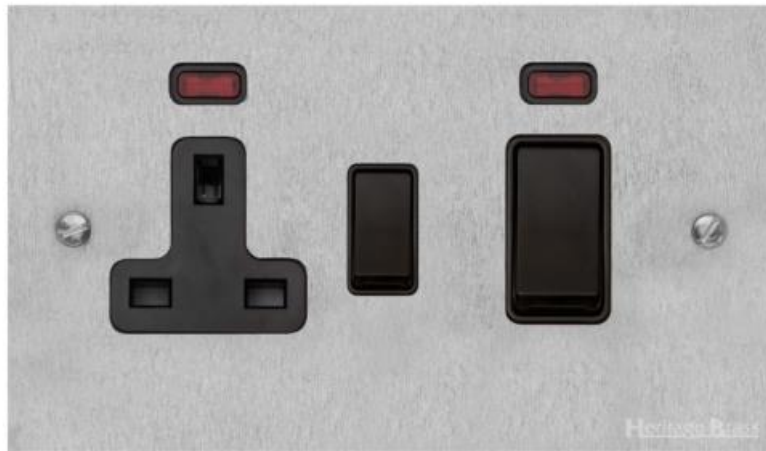

## Bauhaus Range - Satin Chrome 45A Cooker Unit + 13A Socket - BH3.162.BK

<b>Range</b>	Bauhaus Range
<b>Product</b>	Bauhaus Range Satin Chrome Switches & Sockets, BH3
<b>Insert Type</b>	45A Cooker Unit + 13A Socket
<b>Plate Finish</b>	Satin Chrome
<b>Switch Colour</b>	Black
<b>Body and Switch Trim</b>	Black
<b>Height</b>	86 mm
<b>Width</b>	147 mm
<b>Fixing Hole Centres</b>	Box Fixing = 120.6 mm
<b>Minimum Box Depth</b>	48
<b>Current</b>	45 Amp
<b>Voltage</b>	230 V
<b>Power</b>	-
<b>Terminal Capacity</b>	4 mm <sup>2</sup>
<b>Earth Terminal Capacity</b>	5 mm <sup>2</sup>
<b>Product Class 1</b>	Face plate must be earthed
<b>Ambient Operating Temperature</b>	-5°C - 40°C
<b>Recommended Location</b>	Indoor use only
<b>Standard</b>	BS 4177, BS 1363