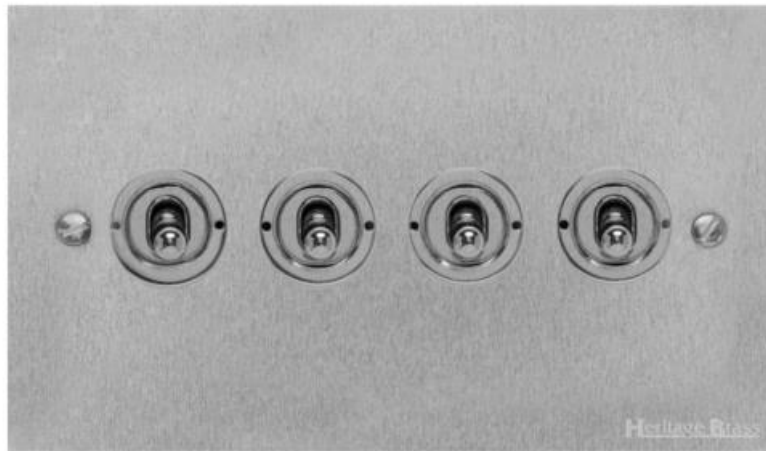

## Bauhaus Range - Satin Chrome

### 4 Gang 2-Way Classic Toggle Switch - BH3.1430.SC

<b>Range</b>	Bauhaus Range
<b>Product</b>	Bauhaus Range Satin Chrome Switches & Sockets, BH3
<b>Insert Type</b>	4 Gang 2-Way Classic Toggle Switch
<b>Plate Finish</b>	Satin Chrome
<b>Switch Colour</b>	Satin Chrome
<b>Body and Switch Trim</b>	Trimless
<b>Height</b>	86 mm
<b>Width</b>	147 mm
<b>Fixing Hole Centres</b>	Box Fixing = 120.6 mm
<b>Minimum Box Depth</b>	35
<b>Current</b>	20 Amp
<b>Voltage</b>	230 V
<b>Power</b>	-
<b>Terminal Capacity</b>	4 mm <sup>2</sup>
<b>Earth Terminal Capacity</b>	5 mm <sup>2</sup>
<b>Product Class 1</b>	Face plate must be earthed
<b>Ambient Operating Temperature</b>	-5°C - 40°C
<b>Recommended Location</b>	Indoor use only
<b>Standard</b>	BS EN 60669-1