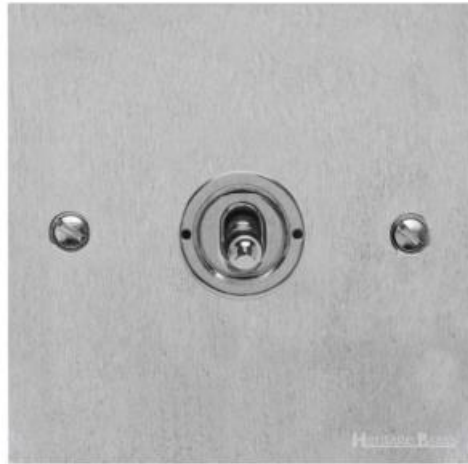

## Bauhaus Range - Satin Chrome

### 1 Gang Intermediate Toggle Switch - BH3.1401.SC

<b>Range</b>	Bauhaus Range
<b>Product</b>	Bauhaus Range Satin Chrome Switches & Sockets, BH3
<b>Insert Type</b>	1 Gang Intermediate Toggle Switch
<b>Plate Finish</b>	Satin Chrome
<b>Switch Colour</b>	Satin Chrome
<b>Body and Switch Trim</b>	Trimless
<b>Height</b>	86 mm
<b>Width</b>	86 mm
<b>Fixing Hole Centres</b>	Box Fixing = 60.3 mm
<b>Minimum Box Depth</b>	35
<b>Current</b>	20 Amp
<b>Voltage</b>	230 V
<b>Power</b>	-
<b>Terminal Capacity</b>	4 mm <sup>2</sup>
<b>Earth Terminal Capacity</b>	5 mm <sup>2</sup>
<b>Product Class 1</b>	Face plate must be earthed
<b>Ambient Operating Temperature</b>	-5°C - 40°C
<b>Recommended Location</b>	Indoor use only
<b>Standard</b>	BS EN 60669-1