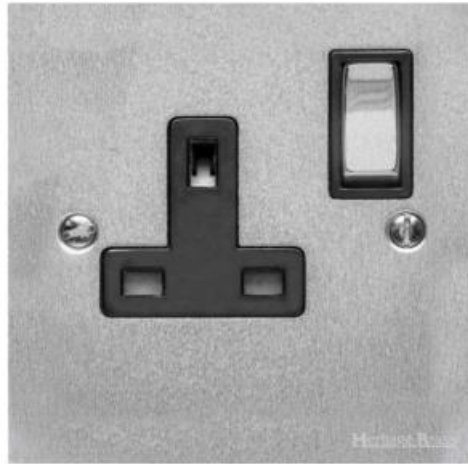

Heritage Brass

Bauhaus Range - Satin Chrome Single Socket (13 Amp) - BH3.140.SCBK

Range	Bauhaus Range
Product	Bauhaus Range Satin Chrome Switches & Sockets, BH3
Insert Type	Single Socket (13 Amp)
Plate Finish	Satin Chrome
Switch Colour	Satin Chrome
Body and Switch Trim	Black
Height	86 mm
Width	86 mm
Fixing Hole Centres	Box Fixing = 60.3 mm
Minimum Box Depth	35
Current	13 Amp
Voltage	230 V
Power	-
Terminal Capacity	4 mm ²
Earth Terminal Capacity	5 mm ²
Product Class 1	Face plate must be earthed
Ambient Operating Temperature	-5°C - 40°C
Recommended Location	Indoor use only
Standard	BS 1363