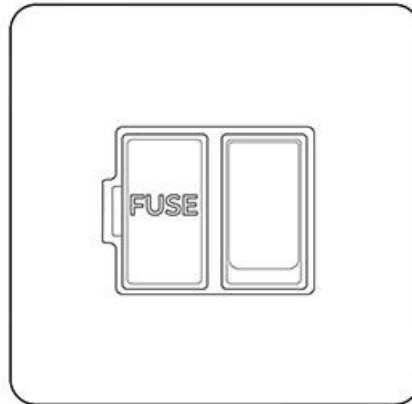

## Bauhaus Range - Satin Chrome

### Switched Spur (13 Amp) - BH3.135.SCW

<b>Range</b>	Bauhaus Range
<b>Product</b>	Bauhaus Range Satin Chrome Switches & Sockets, BH3
<b>Insert Type</b>	Switched Spur (13 Amp)
<b>Plate Finish</b>	Satin Chrome
<b>Switch Colour</b>	Satin Chrome
<b>Body and Switch Trim</b>	White
<b>Height</b>	86 mm
<b>Width</b>	86 mm
<b>Fixing Hole Centres</b>	Box Fixing = 60.3 mm
<b>Minimum Box Depth</b>	35
<b>Current</b>	13 Amp
<b>Voltage</b>	230 V
<b>Power</b>	-
<b>Terminal Capacity</b>	4 mm <sup>2</sup>
<b>Earth Terminal Capacity</b>	5 mm <sup>2</sup>
<b>Product Class 1</b>	Face plate must be earthed
<b>Ambient Operating Temperature</b>	-5°C - 40°C
<b>Recommended Location</b>	Indoor use only
<b>Standard</b>	BS 1363