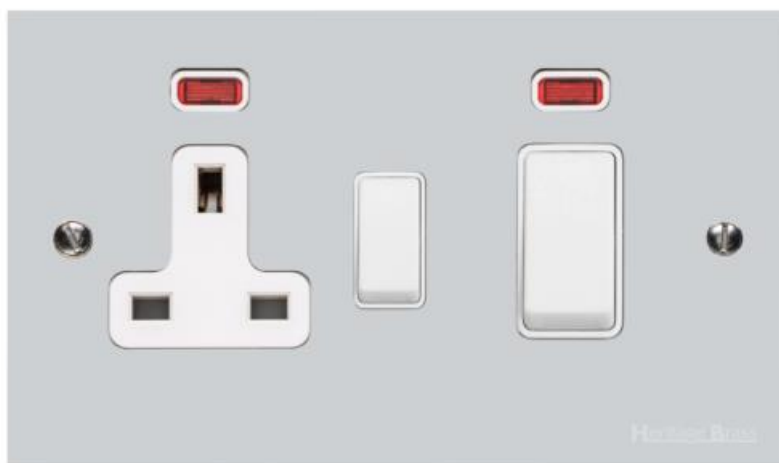

Heritage Brass

Bauhaus Range - Polished Chrome

45A Cooker Unit + 13A Socket - BH2.162.W

Range	Bauhaus Range
Product	Bauhaus Range Polished Chrome Switches & Sockets, BH2
Insert Type	45A Cooker Unit + 13A Socket
Plate Finish	Polished Chrome
Switch Colour	White
Body and Switch Trim	White
Height	86 mm
Width	147 mm
Fixing Hole Centres	Box Fixing = 120.6 mm
Minimum Box Depth	48
Current	45 Amp
Voltage	230 V
Power	-
Terminal Capacity	4 mm ²
Earth Terminal Capacity	5 mm ²
Product Class 1	Face plate must be earthed
Ambient Operating Temperature	-5°C - 40°C
Recommended Location	Indoor use only
Standard	BS 4177, BS 1363