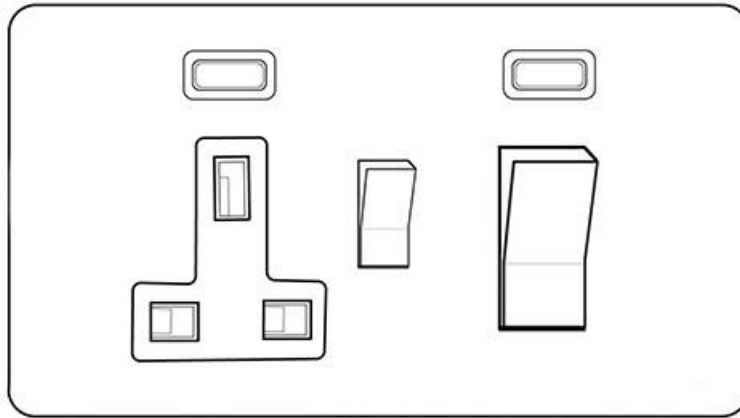

## Bauhaus Range - Polished Chrome

45A Cooker Unit + 13A Socket - BH2.162.BK

<b>Range</b>	Bauhaus Range
<b>Product</b>	Bauhaus Range Polished Chrome Switches & Sockets, BH2
<b>Insert Type</b>	45A Cooker Unit + 13A Socket
<b>Plate Finish</b>	Polished Chrome
<b>Switch Colour</b>	Black
<b>Body and Switch Trim</b>	Black
<b>Height</b>	86 mm
<b>Width</b>	147 mm
<b>Fixing Hole Centres</b>	Box Fixing = 120.6 mm
<b>Minimum Box Depth</b>	48
<b>Current</b>	45 Amp
<b>Voltage</b>	230 V
<b>Power</b>	-
<b>Terminal Capacity</b>	4 mm <sup>2</sup>
<b>Earth Terminal Capacity</b>	5 mm <sup>2</sup>
<b>Product Class 1</b>	Face plate must be earthed
<b>Ambient Operating Temperature</b>	-5°C - 40°C
<b>Recommended Location</b>	Indoor use only
<b>Standard</b>	BS 4177, BS 1363