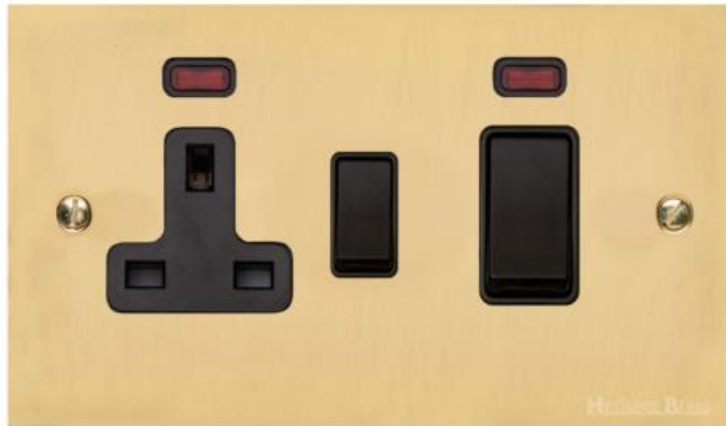

## Bauhaus Range - Polished Brass 45A Cooker Unit + 13A Socket - BH1.162.BK

<b>Range</b>	Bauhaus Range
<b>Product</b>	Bauhaus Range Polished Brass Switches & Sockets, BH1
<b>Insert Type</b>	45A Cooker Unit + 13A Socket
<b>Plate Finish</b>	Polished Brass
<b>Switch Colour</b>	Black
<b>Body and Switch Trim</b>	Black
<b>Height</b>	86 mm
<b>Width</b>	147 mm
<b>Fixing Hole Centres</b>	Box Fixing = 120.6 mm
<b>Minimum Box Depth</b>	48
<b>Current</b>	45 Amp
<b>Voltage</b>	230 V
<b>Power</b>	-
<b>Terminal Capacity</b>	4 mm <sup>2</sup>
<b>Earth Terminal Capacity</b>	5 mm <sup>2</sup>
<b>Product Class 1</b>	Face plate must be earthed
<b>Ambient Operating Temperature</b>	-5°C - 40°C
<b>Recommended Location</b>	Indoor use only
<b>Standard</b>	BS 4177, BS 1363