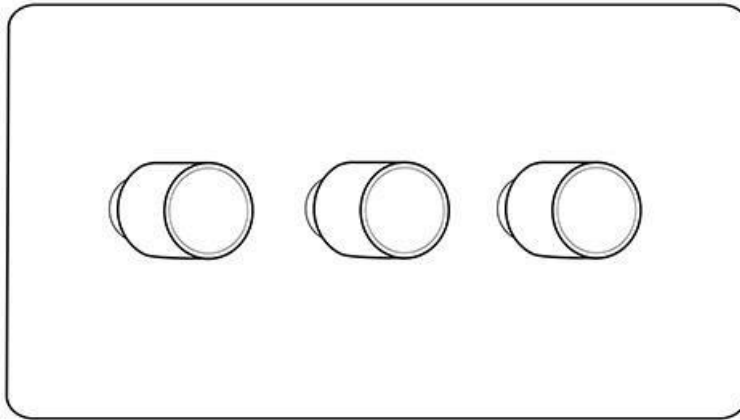

## Contractor Range - Satin Chrome 3G Multi Location Secondary Dimmer - BC973.MLS

<b>Range</b>	Contractor Range
<b>Product</b>	Victorian Satin Chrome (BC)
<b>Insert Type</b>	3G Multi Location Secondary Dimmer
<b>Plate Finish</b>	Satin Chrome
<b>Switch Colour</b>	Satin Chrome
<b>Body and Switch Trim</b>	Trimless
<b>Height</b>	86 mm
<b>Width</b>	147 mm
<b>Fixing Hole Centres</b>	Box Fixing = 120.6 mm
<b>Minimum Box Depth</b>	35
<b>Current</b>	-
<b>Voltage</b>	230 V
<b>Power</b>	Max 100 W - 10 Lamps
<b>Terminal Capacity</b>	4 mm <sup>2</sup>
<b>Earth Terminal Capacity</b>	5 mm <sup>2</sup>
<b>Product Class 1</b>	Face plate must be earthed
<b>Ambient Operating Temperature</b>	-5Â°C - 40Â°C
<b>Recommended Location</b>	Indoor use only
<b>Standard</b>	BSEN60669-2-1