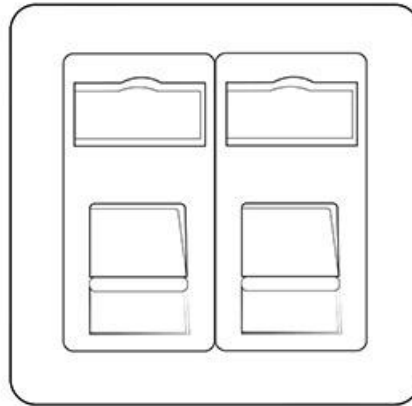

## Contractor Range - Satin Chrome 2 Gang Master Line Socket - BC957BN-M

<b>Range</b>	Contractor Range
<b>Product</b>	Victorian Satin Chrome (BC)
<b>Insert Type</b>	2 Gang Master Line Socket
<b>Plate Finish</b>	Satin Chrome
<b>Switch Colour</b>	-
<b>Body and Switch Trim</b>	Black
<b>Height</b>	86 mm
<b>Width</b>	86 mm
<b>Fixing Hole Centres</b>	Box Fixing = 60.3 mm
<b>Minimum Box Depth</b>	25
<b>Current</b>	-
<b>Voltage</b>	230 V
<b>Power</b>	-
<b>Terminal Capacity</b>	4 mm <sup>2</sup>
<b>Earth Terminal Capacity</b>	5 mm <sup>2</sup>
<b>Product Class 1</b>	Face plate must be earthed
<b>Ambient Operating Temperature</b>	-5°C - 40°C
<b>Recommended Location</b>	Indoor use only
<b>Standard</b>	BS 3041