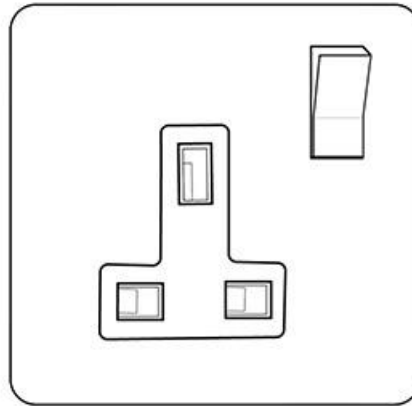

Heritage Brass

Contractor Range - Satin Chrome

Single Socket (13 Amp) - BC940W

| | |
|--------------------------------------|-----------------------------|
| Range | Contractor Range |
| Product | Victorian Satin Chrome (BC) |
| Insert Type | Single Socket (13 Amp) |
| Plate Finish | Satin Chrome |
| Switch Colour | White |
| Body and Switch Trim | White |
| Height | 86 mm |
| Width | 86 mm |
| Fixing Hole Centres | Box Fixing = 60.3 mm |
| Minimum Box Depth | 25 |
| Current | 13 Amp |
| Voltage | 230 V |
| Power | - |
| Terminal Capacity | 4 mm ² |
| Earth Terminal Capacity | 5 mm ² |
| Product Class 1 | Face plate must be earthed |
| Ambient Operating Temperature | -5°C - 40°C |
| Recommended Location | Indoor use only |
| Standard | BS 1363 |