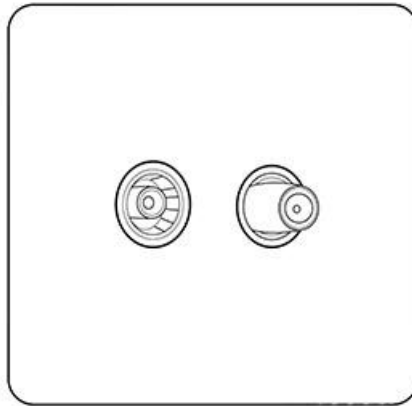

Heritage Brass

Contractor Range - Satin Chrome TV/Satellite Socket - BC926W

Range	Contractor Range
Product	Victorian Satin Chrome (BC)
Insert Type	TV/Satellite Socket
Plate Finish	Satin Chrome
Switch Colour	-
Body and Switch Trim	White
Height	86 mm
Width	86 mm
Fixing Hole Centres	Box Fixing = 60.3 mm
Minimum Box Depth	25
Current	-
Voltage	230 V
Power	-
Terminal Capacity	4 mm ²
Earth Terminal Capacity	5 mm ²
Product Class 1	Face plate must be earthed
Ambient Operating Temperature	-5°C - 40°C
Recommended Location	Indoor use only
Standard	BS 3041