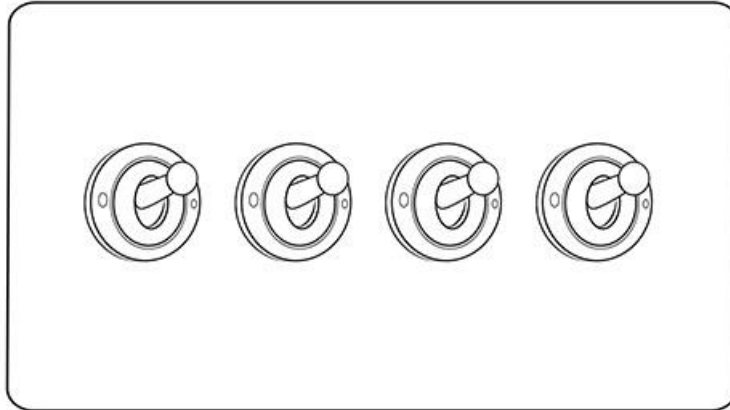

Heritage Brass

Contractor Range - Satin Chrome 4 Gang 2-Way Classic Toggle Switch - BC1430SC

| | |
|--------------------------------------|------------------------------------|
| Range | Contractor Range |
| Product | Victorian Satin Chrome (BC) |
| Insert Type | 4 Gang 2-Way Classic Toggle Switch |
| Plate Finish | Satin Chrome |
| Switch Colour | Satin Chrome |
| Body and Switch Trim | Trimless |
| Height | 86 mm |
| Width | 147 mm |
| Fixing Hole Centres | Box Fixing = 120.6 mm |
| Minimum Box Depth | 35 |
| Current | 20 Amp |
| Voltage | 230 V |
| Power | - |
| Terminal Capacity | 4 mm ² |
| Earth Terminal Capacity | 5 mm ² |
| Product Class 1 | Face plate must be earthed |
| Ambient Operating Temperature | -5°C - 40°C |
| Recommended Location | Indoor use only |
| Standard | BS EN 60669-1 |