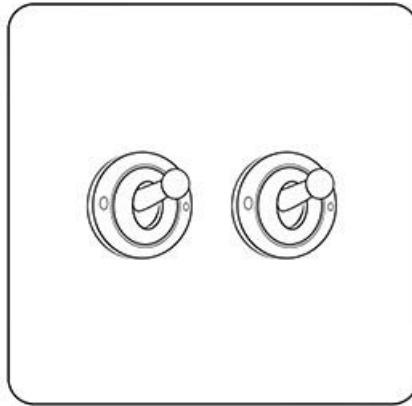

## Contractor Range - Satin Chrome 2 Gang 2-Way Classic Toggle Switch - BC1410SC

<b>Range</b>	Contractor Range
<b>Product</b>	Victorian Satin Chrome (BC)
<b>Insert Type</b>	2 Gang 2-Way Classic Toggle Switch
<b>Plate Finish</b>	Satin Chrome
<b>Switch Colour</b>	Satin Chrome
<b>Body and Switch Trim</b>	Trimless
<b>Height</b>	86 mm
<b>Width</b>	86 mm
<b>Fixing Hole Centres</b>	Box Fixing = 60.3 mm
<b>Minimum Box Depth</b>	35
<b>Current</b>	20 Amp
<b>Voltage</b>	230 V
<b>Power</b>	-
<b>Terminal Capacity</b>	4 mm <sup>2</sup>
<b>Earth Terminal Capacity</b>	5 mm <sup>2</sup>
<b>Product Class 1</b>	Face plate must be earthed
<b>Ambient Operating Temperature</b>	-5°C - 40°C
<b>Recommended Location</b>	Indoor use only
<b>Standard</b>	BS EN 60669-1