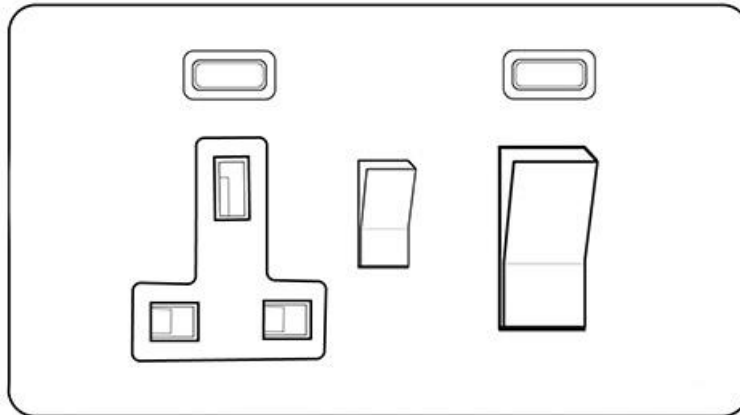

Heritage Brass

Contractor Range - Polished Brass

45A Cooker Unit + 13A Socket - A962BN

Range	Contractor Range
Product	Adam Polished Brass (A)
Insert Type	45A Cooker Unit + 13A Socket
Plate Finish	Polished Brass
Switch Colour	Black
Body and Switch Trim	Black
Height	86 mm
Width	147 mm
Fixing Hole Centres	Box Fixing = 120.6 mm
Minimum Box Depth	48
Current	45 Amp
Voltage	230 V
Power	-
Terminal Capacity	4 mm ²
Earth Terminal Capacity	5 mm ²
Product Class 1	Face plate must be earthed
Ambient Operating Temperature	-5°C - 40°C
Recommended Location	Indoor use only
Standard	BS 4177, BS 1363