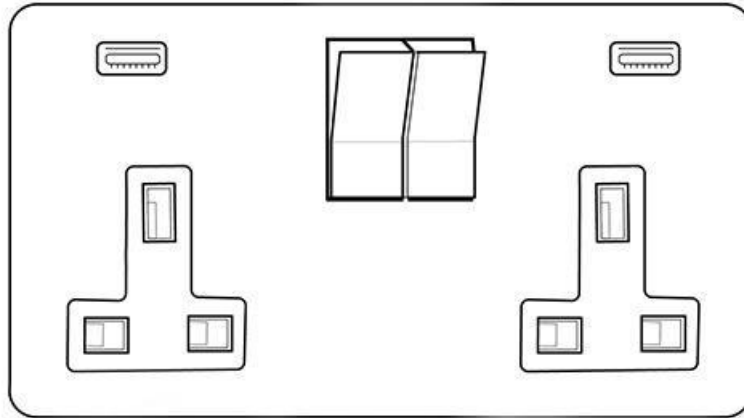

Heritage Brass

Vintage Range - Satin Nickel

2G 13A Socket with USB-C+C - 2C-X05.7508.BK

Range	Vintage Range
Product	Vintage Range Satin Nickel Switches & Sockets, X05
Insert Type	2G 13A Socket with USB-C+C
Plate Finish	Satin Nickel
Switch Colour	Black
Body and Switch Trim	
Height	88 mm
Width	148 mm
Fixing Hole Centres	Box Fixing = 120.6 mm
Minimum Box Depth	35
Current	13 Amp
Voltage	230 V
Power	-
Terminal Capacity	4 mm ²
Earth Terminal Capacity	5 mm ²
Product Class 1	Face plate must be earthed
Ambient Operating Temperature	-5Â°C - 40Â°C
Recommended Location	Indoor use only
Standard	BS 1363