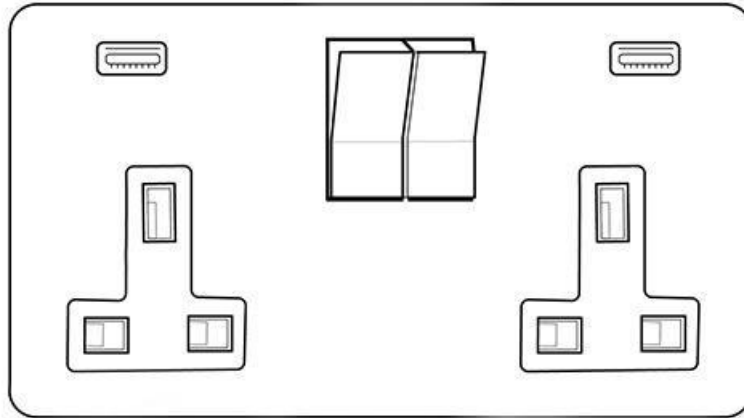

Heritage Brass

Winchester Range - Polished Brass 2G 13A Socket with USB-C+C - 2C-W01.2558.PBK

Range	Winchester Range
Product	Winchester Range Polished Brass Switches & Sockets, W01
Insert Type	2G 13A Socket with USB-C+C
Plate Finish	Polished Brass
Switch Colour	Polished Brass
Body and Switch Trim	
Height	88 mm
Width	148 mm
Fixing Hole Centres	Box Fixing = 120.6 mm
Minimum Box Depth	35
Current	13 Amp
Voltage	230 V
Power	-
Terminal Capacity	4 mm ²
Earth Terminal Capacity	5 mm ²
Product Class 1	Face plate must be earthed
Ambient Operating Temperature	-5Â°C - 40Â°C
Recommended Location	Indoor use only
Standard	BS 1363, BS EN 5733, BS EN 60950-1