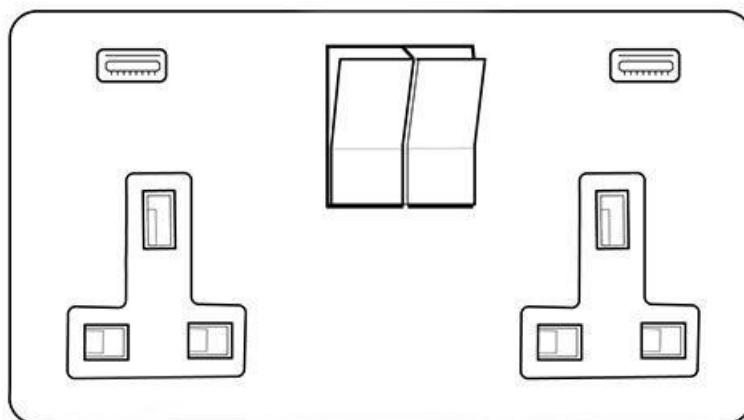

Heritage Brass

Elite Flat Plate Range - Polished Black Nickel (Project Finish)

2G 13A Socket with USB-C+C - 2C-T06.7558.BNBK

Range	Elite Flat Plate Range
Product	Elite Flat Plate Range Polished Black Nickel Switches & Sockets, T06
Insert Type	2G 13A Socket with USB-C+C
Plate Finish	Polished Black Nickel (Project Finish)
Switch Colour	Black Nickel
Body and Switch Trim	
Height	86 mm
Width	147 mm
Fixing Hole Centres	Box Fixing = 120.6 mm
Minimum Box Depth	35
Current	13 Amp
Voltage	230 V
Power	-
Terminal Capacity	4 mm ²
Earth Terminal Capacity	5 mm ²
Product Class 1	Face plate must be earthed
Ambient Operating Temperature	-5Å°C - 40Å°C
Recommended Location	Indoor use only
Standard	BS 1363