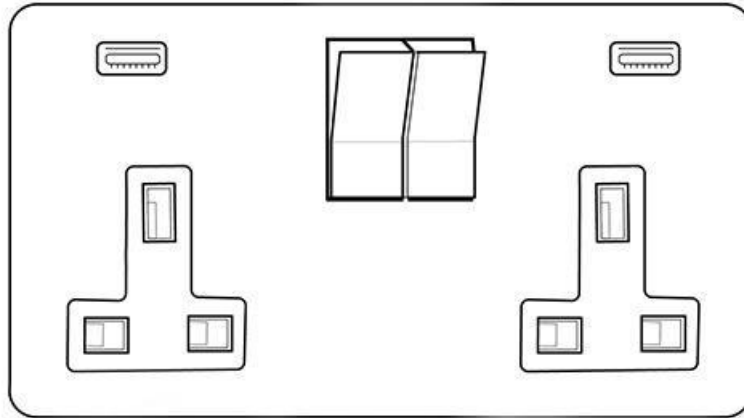

Heritage Brass

Elite Flat Plate Range - Satin Nickel 2G 13A Socket with USB-C+C - 2C-T05.7558.SNBK

Range	Elite Flat Plate Range
Product	Elite Flat Plate Range Satin Nickel Switches & Sockets, T05
Insert Type	2G 13A Socket with USB-C+C
Plate Finish	Satin Nickel
Switch Colour	Satin Nickel
Body and Switch Trim	
Height	86 mm
Width	147 mm
Fixing Hole Centres	Box Fixing = 120.6 mm
Minimum Box Depth	35
Current	13 Amp
Voltage	230 V
Power	-
Terminal Capacity	4 mm ²
Earth Terminal Capacity	5 mm ²
Product Class 1	Face plate must be earthed
Ambient Operating Temperature	-5Â°C - 40Â°C
Recommended Location	Indoor use only
Standard	BS 1363